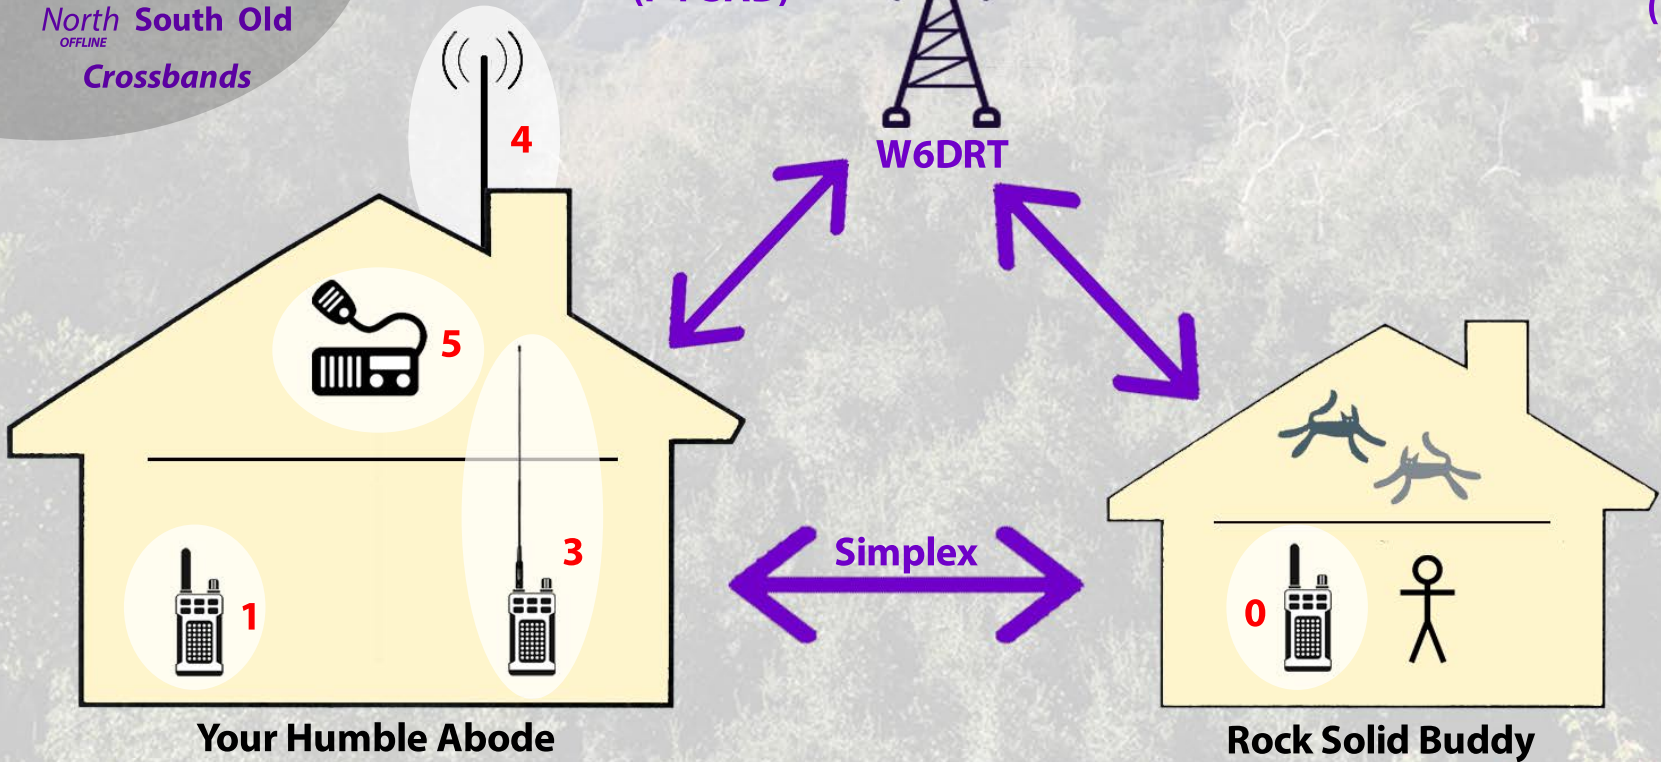

**TCEP Proficiency
Approval Required**

GET CONNECTED

Steps

- 0 - Find Rock Solid Buddy to Test with (or get on Sunday Night Net)**
- 1 - Make a date to test w/ Rock Solid Buddy**
- 2 - Try outside (High, Low, N, S, E, W)**
- 3 - Bigger Radio Antenna**
- 4 - Exterior Antenna (easier than you think)**
- 5 - Higher Power Radio**